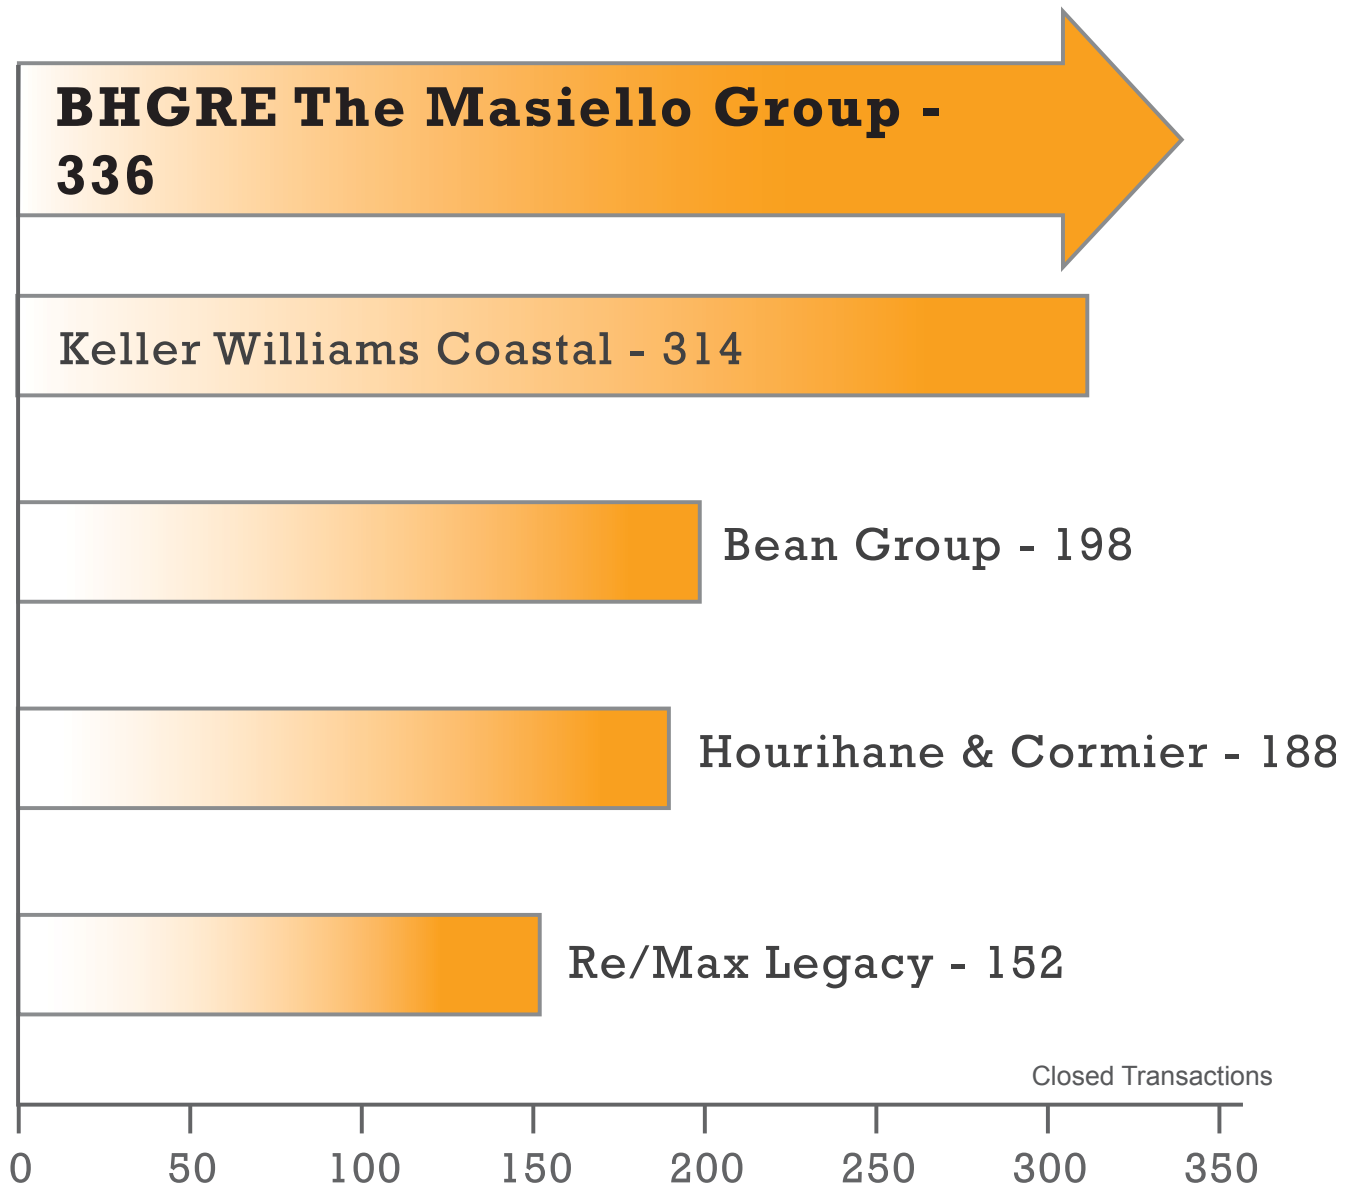

Strafford County Market Share

*When it comes to your real estate needs,
there is no substitute for the recognized leader.*

*Strafford County Market Share
January 1, 2011 - December 31, 2011**

www.masiello.com

*Based on closed volume from NNEREN for the period of 01/01/2011 to 12/31/2011 for all towns in Strafford County.

Residential ● Commercial ● Mortgage ● Insurance ● Title ● Relocation ● Warranty