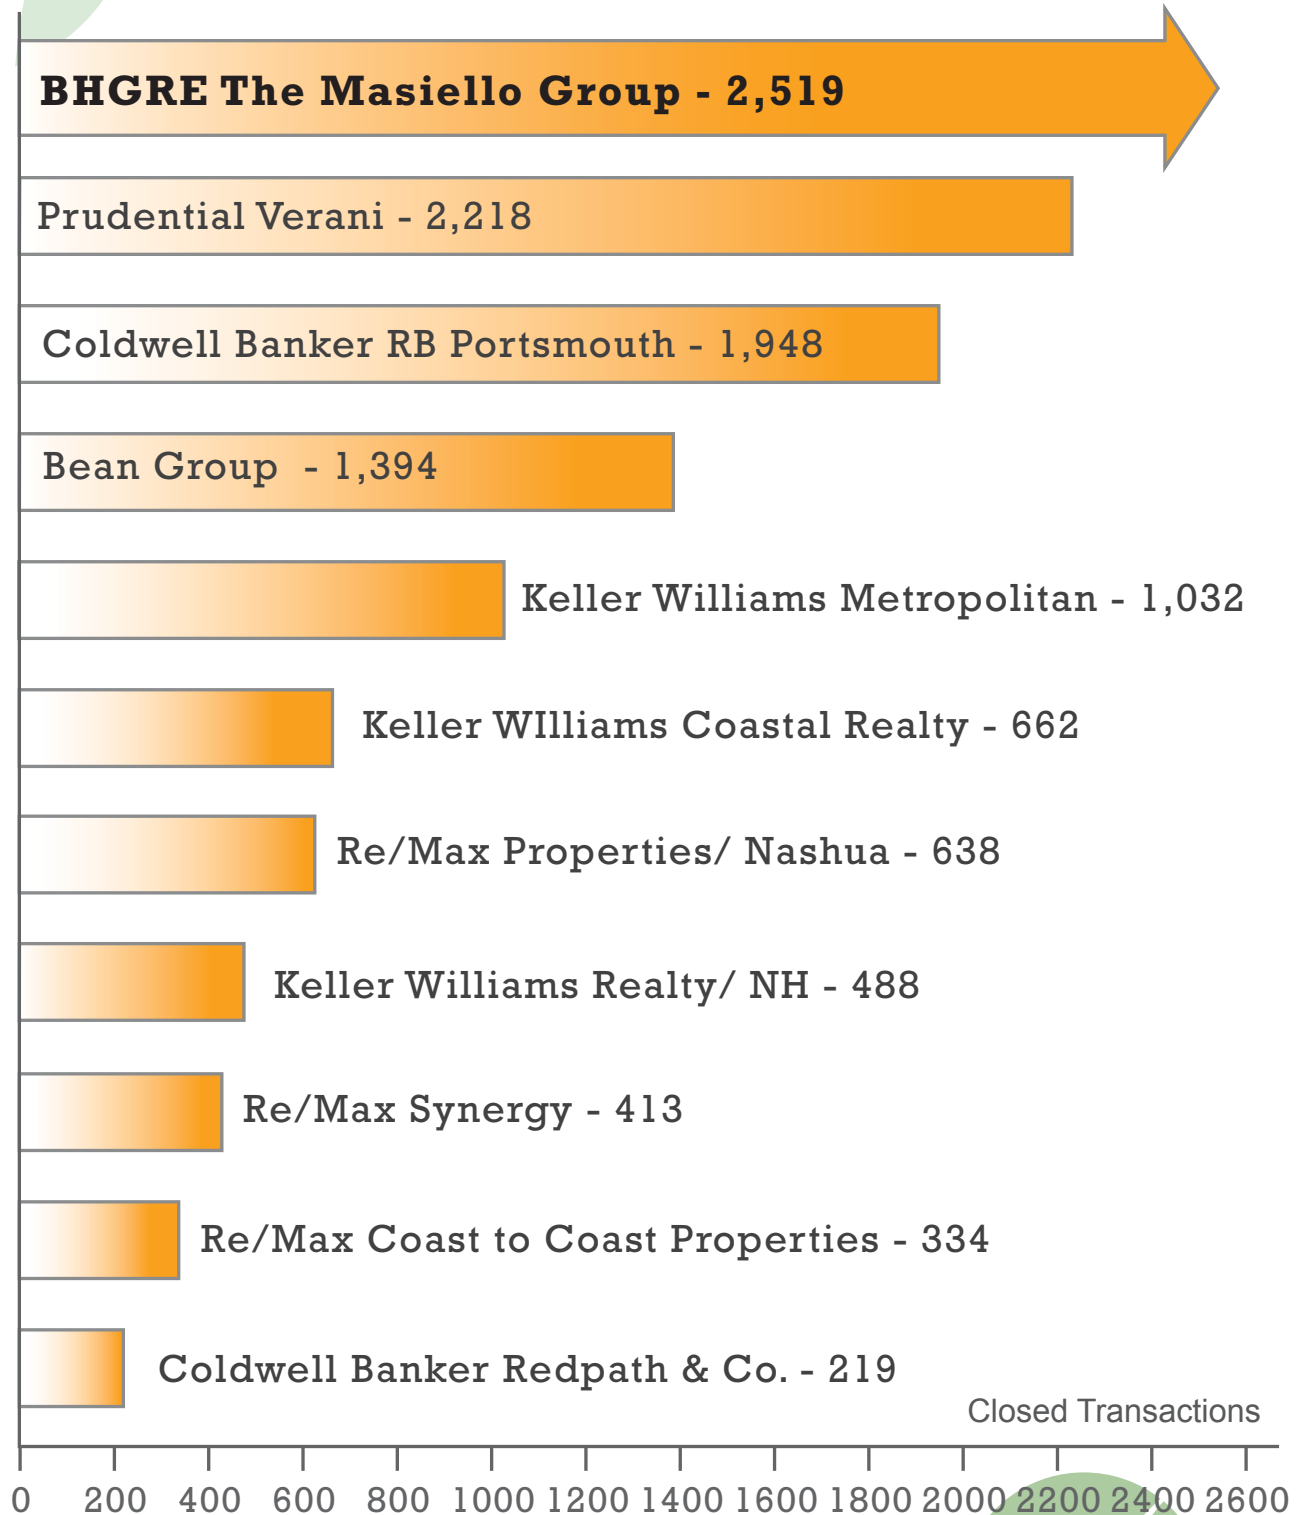

# New Hampshire Market Share

*New Hampshire Market Share  
January 1, 2011 - December 31, 2011\**

[www.masiello.com](http://www.masiello.com)

\*Based on closed units from NNEREN for the period of 1/1/2011 - 12/31/2011 for all towns in the state of New Hampshire.